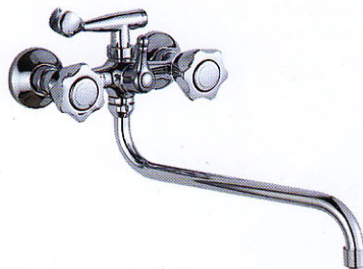

# FAUCET series

**LD21068-H24**

wall mounted kitchen mixer  
Ванна-душ, длинный излив

**LD21567-H18**

wall mounted kitchen mixer  
Ванна-душ, длинный излив

**LD21569-H18**

wall mounted kitchen mixer  
Ванна-душ, длинный излив