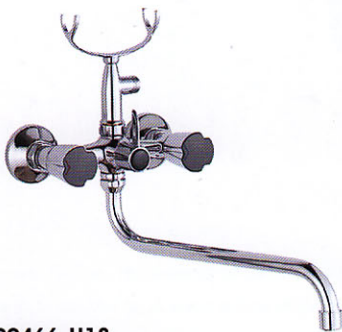

# FAUCET series

**LD21068-H24**

wall mounted kitchen mixer  
Ванна-душ, длинный излив

**LD21567-H18**

wall mounted kitchen mixer  
Ванна-душ, длинный излив

**LD21569-H18**

wall mounted kitchen mixer  
Ванна-душ, длинный излив