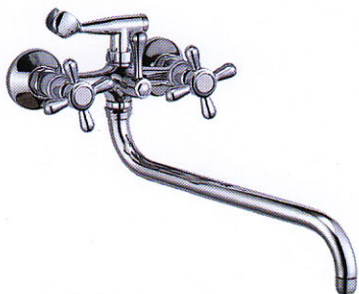

# FAUCET series

**LD21068-H24**

wall mounted kitchen mixer  
Ванна-душ, длинный излив

**LD21567-H18**

wall mounted kitchen mixer  
Ванна-душ, длинный излив

**LD21569-H18**

wall mounted kitchen mixer  
Ванна-душ, длинный излив