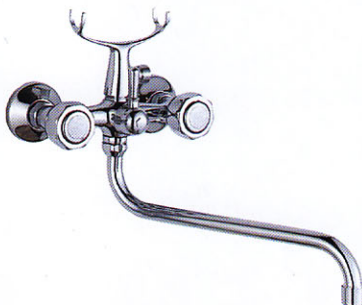

# FAUCET series

**LD21068-H24**

wall mounted kitchen mixer  
Ванна-душ, длинный излив

**LD21567-H18**

wall mounted kitchen mixer  
Ванна-душ, длинный излив

**LD21569-H18**

wall mounted kitchen mixer  
Ванна-душ, длинный излив