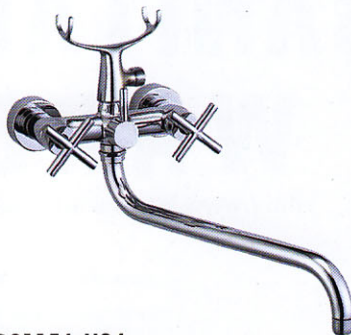

LD21156-H24

wall mounted kitchen mixer
Ванна-душ, длинный излив